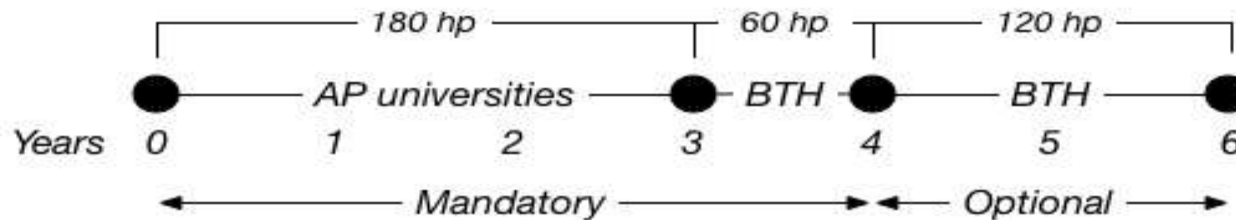

Mode of Study

4 years study with 1 year mandatory mobility to SWEDEN

- 3 years (6 Semesters) at College of Engineering, SVU Campus
- 1 years (2 Semesters) at Blekinge Institute of Technology, Karlskrona