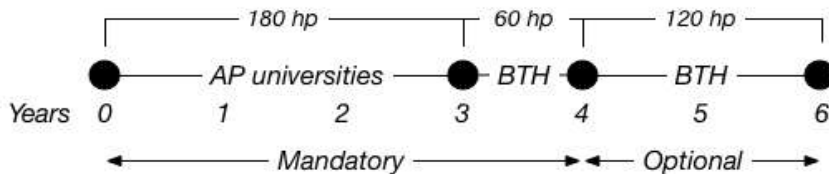

- **Signed agreements during the state visit of His Excellency President of India to Sweden in June 2015.**

- **Having cooperation on 4 year B.Tech Programs with the following universities:**